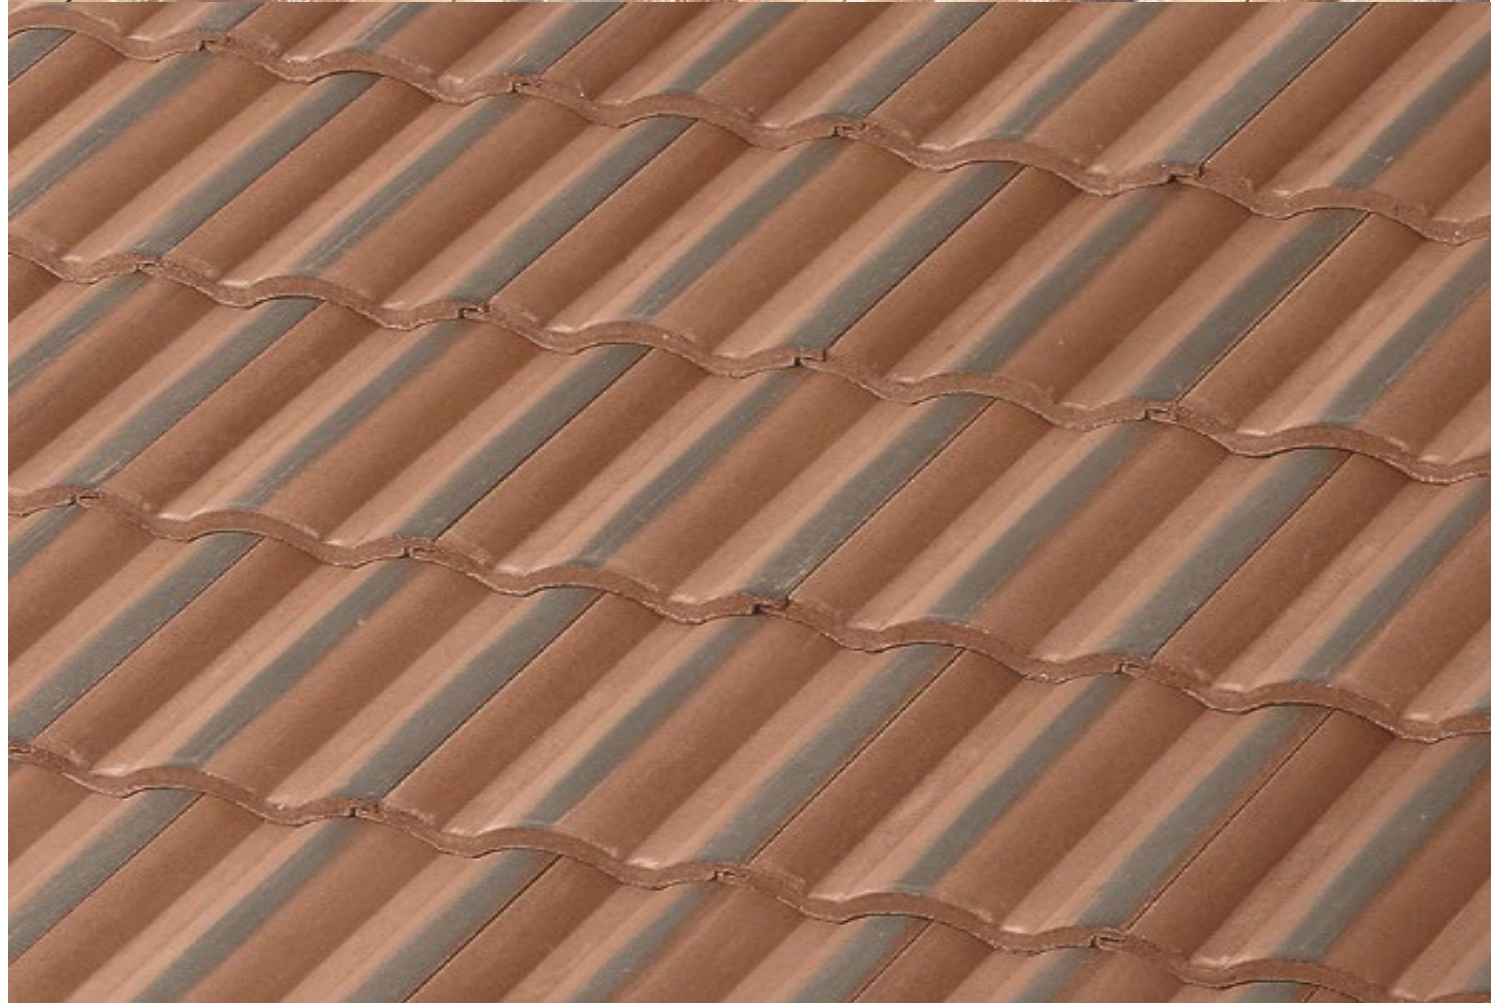

Villa 900 Kahlua C/T

(Discontinued – Close out)

91 Squares Available